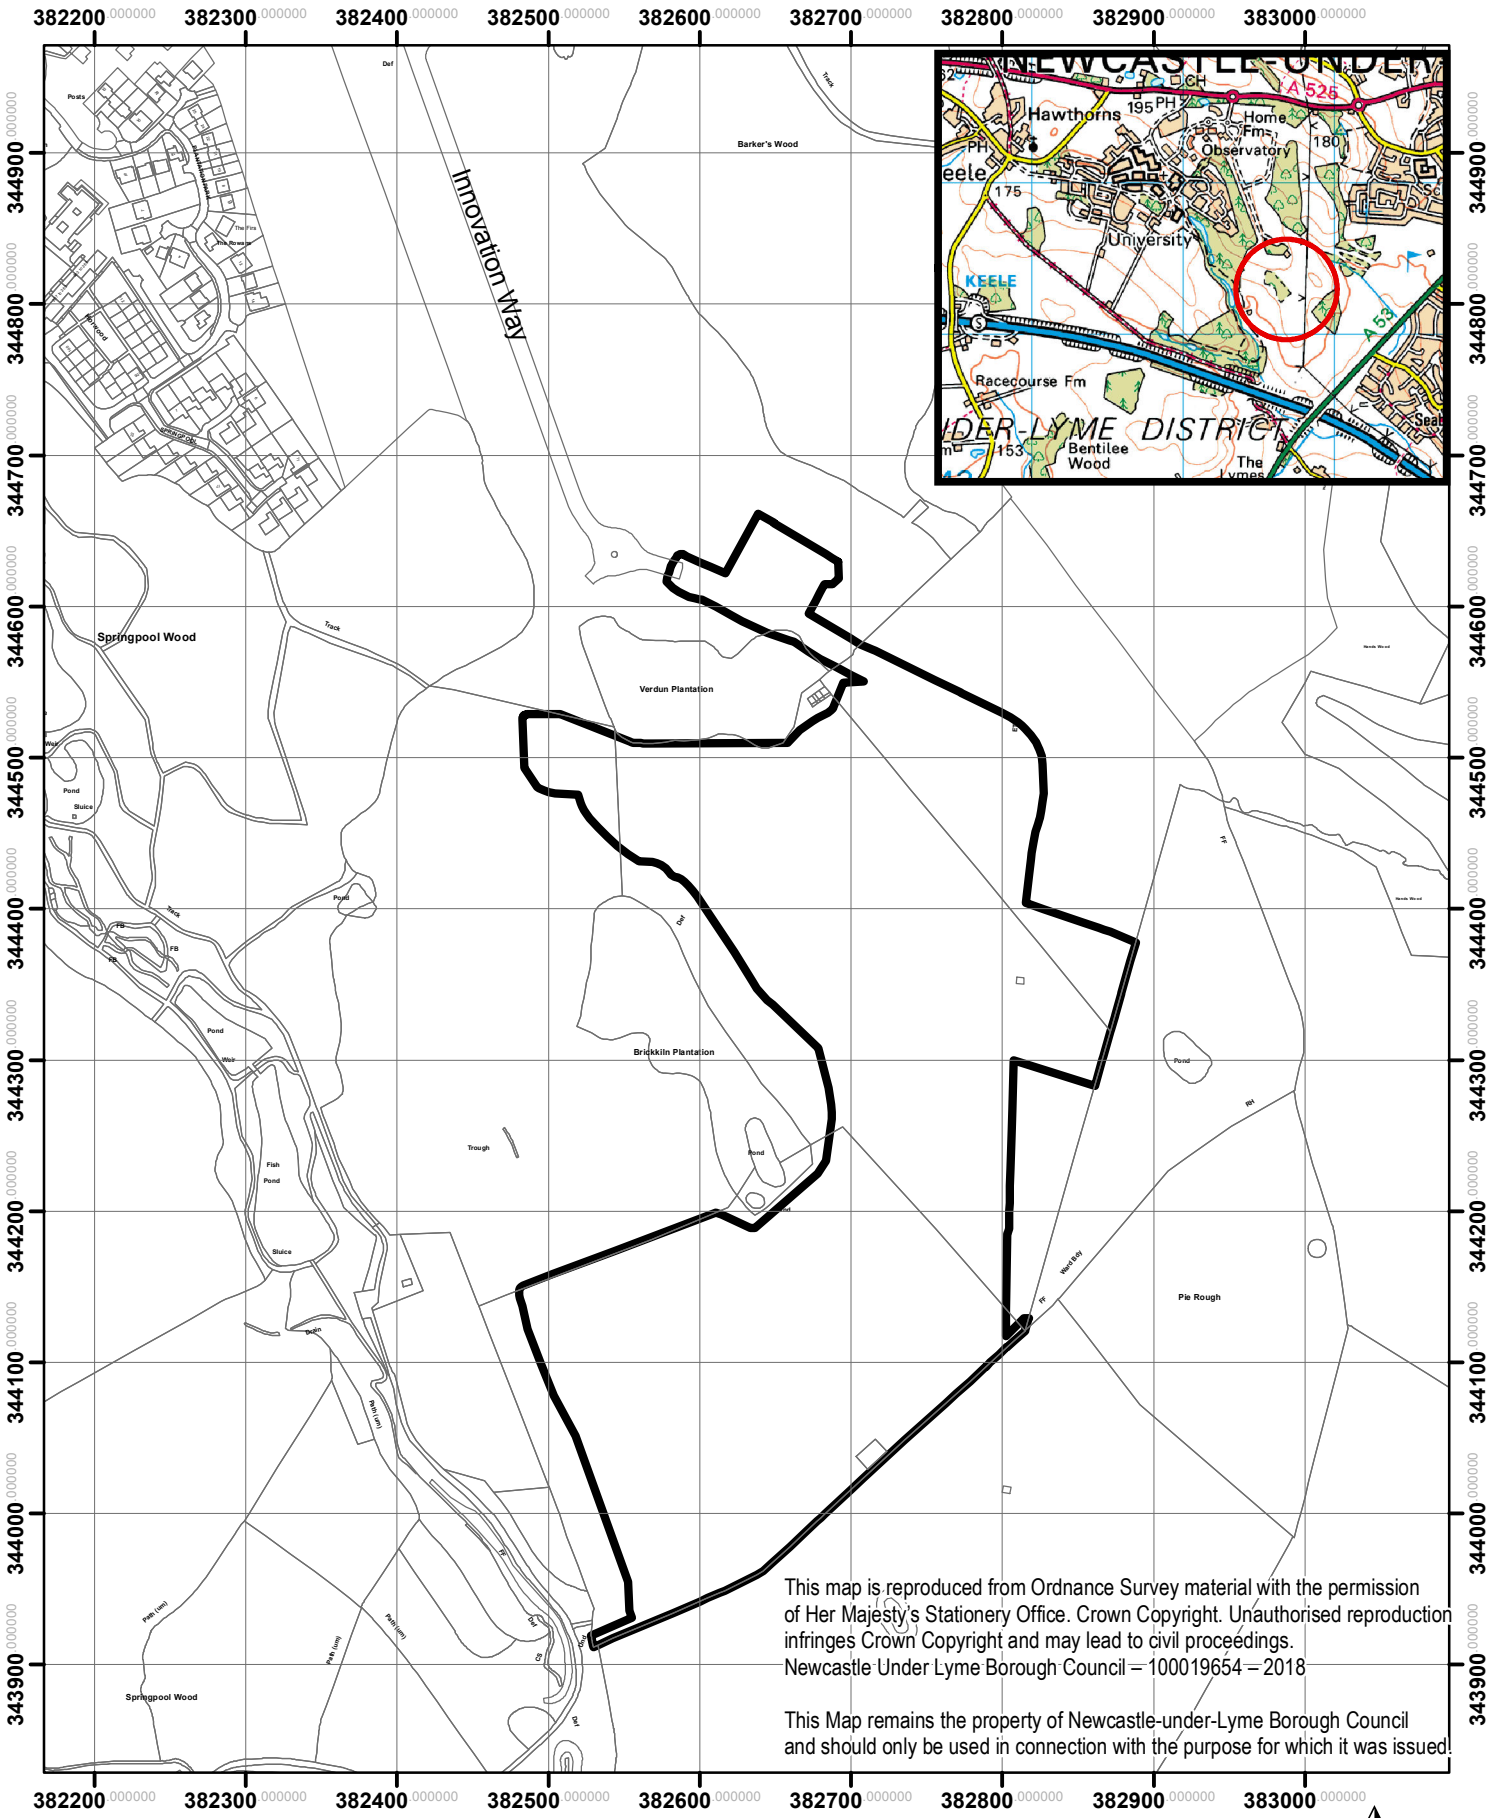

Land Adjacent To Springpool Wood, South Of Phase 3 And West Of Newcastle Golf Course, Keele University.

This map is reproduced from Ordnance Survey material with the permission of Her Majesty's Stationery Office. Crown Copyright. Unauthorised reproduction infringes Crown Copyright and may lead to civil proceedings. Newcastle Under Lyme Borough Council – 100019654 – 2018

This Map remains the property of Newcastle-under-Lyme Borough Council and should only be used in connection with the purpose for which it was issued.